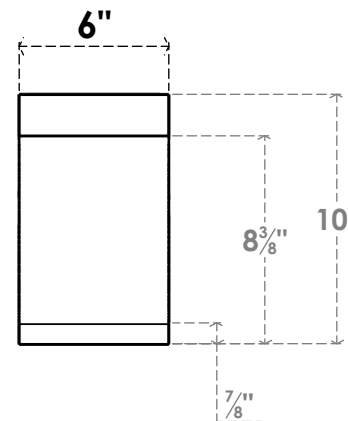

ITEM NUMBER: BRCPC060X06000X10000IMP

6"W X 6"D X 10"H IMPERIAL ARCHITECTURAL GRADE PVC CLOSED KNEE BRACE

SIDE PROFILE

FRONT PROFILE

ISOMETRIC

EKENA MILLWORK
2300 WEST MAIN ST.
CLARKSVILLE, TX 75426
TOLL FREE: 866-607-0453
WWW.EKENAMILLWORK.COM