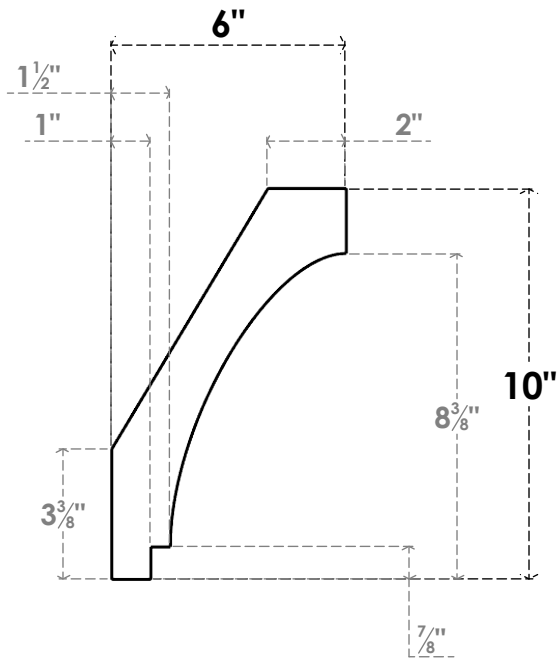

ITEM NUMBER: BRCPC060X06000X10000IMP

6"W X 6"D X 10"H IMPERIAL ARCHITECTURAL GRADE PVC CLOSED KNEE BRACE

SIDE PROFILE

FRONT PROFILE

ISOMETRIC

EKENA MILLWORK
2300 WEST MAIN ST.
CLARKSVILLE, TX 75426
TOLL FREE: 866-607-0453
WWW.EKENAMILLWORK.COM

NOTES

1. INSTALLATION TO BE COMPLETED IN ACCORDANCE WITH MANUFACTURER'S SPECIFICATIONS.
2. DRAWING MAY NOT BE TO SCALE
3. THIS DRAWING IS INTENDED FOR DESIGN AND PLANNING PURPOSES ONLY.
4. ALL INFORMATION CONTAINED HEREIN WAS CURRENT AT THE TIME OF DEVELOPMENT BUT MUST BE REVIEWED AND APPROVED BY THE PRODUCT MANUFACTURER TO BE CONSIDERED ACCURATE.
5. ARCHITECTURAL GRADE PVC PRODUCTS ARE MADE FROM EXPANDED CELLULAR PVC AND COME NATURALLY WHITE BUT MAY BE PAINTED